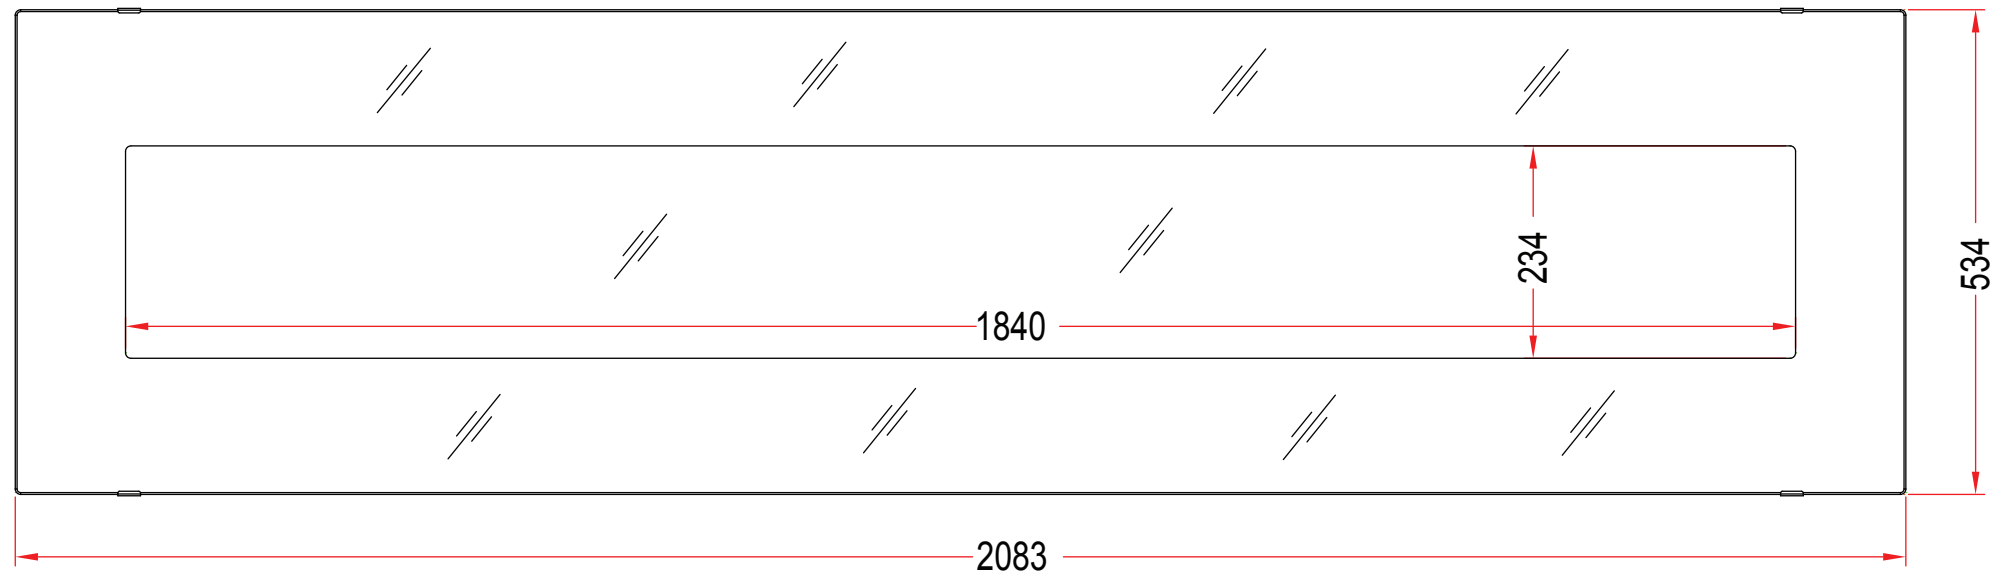

TECHNICAL SPECIFICATIONS

| | | |
|--|-----------------------|------------|
| VOLTS | 120 | |
| AMPS | 11.7 | |
| WATTS | 1400 | |
| HEATER | HIGH | 1350 watts |
| | LOW | 675 watts |
| NO HEATER SMALL MOTOR BLOWER MOTOR | | 20 watts |
| | | 10 watts |
| | | 14.5 watts |
| HEIGHT, WIDTH, DEPTH | 17 x 76 x 5 1/2" | |
| GLASS VIEWING OPENING | 72 7/16" x 9 3/16" | |
| GLASS SIZE | 82" x 21" | |
| SHIPPING SIZE | 87 x 11 1/4 x 25 5/8" | |
| SHIPPING WEIGHT | 107lbs | |
| GLASS FRONT | UNIT | |
| | | Included |
| PLUG LOCATION | Right Side | |
| CORD LENGTH | 75" | |
| APPROX. HEATING AREA | 400 sqf | |

| | | | |
|------------------|----------------------|---|-----|
| SERIES | MODEL |  | REV |
| WM-BI | WM-BI-76-8221-BLKGLS | | 1 |
| SCALE 1" = 1'-0" | DATE: 07/1/12 | SHEET 1 OF 1 | |

TECHNICAL SPECIFICATIONS

| | | |
|-----------------------|--------------------|------------|
| VOLTS | 120 | |
| AMPS | 11.7 | |
| WATTS | 1400 | |
| HEATER | HIGH | 1350 watts |
| | LOW | 675 watts |
| NO HEATER | SMALL MOTOR | 20 watts |
| | BLOWER MOTOR | 10 watts |
| | | 14.5 watts |
| HEIGHT, WIDTH, DEPTH | 43.2 x 193 x 14 cm | |
| GLASS VIEWING OPENING | 184 x 23.4 cm | |
| GLASS SIZE | 208.3 x 53.4 cm | |
| SHIPPING SIZE | 221 x 28.5 x 65 cm | |
| SHIPPING WEIGHT | 49 kg | |
| GLASS FRONT | UNIT | |
| | | Included |
| PLUG LOCATION | Right Side | |
| CORD LENGTH | 190 cm | |
| APPROX. HEATING AREA | 37 sqm | |

| | | | |
|------------|----------------------|---|-----|
| SERIES | MODEL |  | REV |
| WM-BI | WM-BI-76-8221-BLKGLS | | 1 |
| SCALE 1:12 | DATE: 07/01/12 | SHEET 1 OF 1 | |