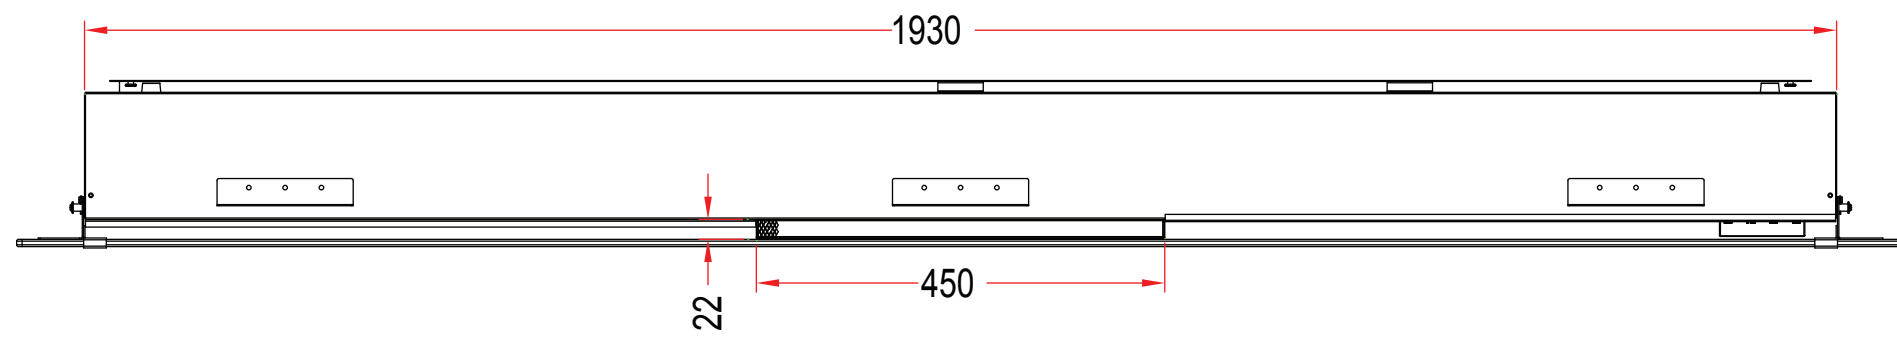

TECHNICAL SPECIFICATIONS

| | | |
|--|-----------------------|------------|
| VOLTS | 120 | |
| AMPS | 11.7 | |
| WATTS | 1400 | |
| HEATER | HIGH | 1350 watts |
| | LOW | 675 watts |
| NO HEATER SMALL MOTOR BLOWER MOTOR | | 20 watts |
| | | 10 watts |
| | | 14.5 watts |
| HEIGHT, WIDTH, DEPTH | 17 x 76 x 5 1/2" | |
| GLASS VIEWING OPENING | 72 7/16" x 9 3/16" | |
| GLASS SIZE | 82" x 21" | |
| SHIPPING SIZE | 87 x 11 1/4 x 25 5/8" | |
| SHIPPING WEIGHT | 107lbs | |
| GLASS FRONT | UNIT | |
| | | Included |
| PLUG LOCATION | Right Side | |
| CORD LENGTH | 75" | |
| APPROX. HEATING AREA | 400 sqf | |

| | | | |
|------------------|----------------------|---|-----|
| SERIES | MODEL |  | REV |
| WM-BI | WM-BI-76-8221-BLKGLS | | 1 |
| SCALE 1" = 1'-0" | DATE: 07/1/12 | SHEET 1 OF 1 | |

TECHNICAL SPECIFICATIONS

| | | |
|-----------------------|--------------------|------------|
| VOLTS | 120 | |
| AMPS | 11.7 | |
| WATTS | 1400 | |
| HEATER | HIGH | 1350 watts |
| | LOW | 675 watts |
| NO HEATER | SMALL MOTOR | 20 watts |
| | BLOWER MOTOR | 10 watts |
| | | 14.5 watts |
| HEIGHT, WIDTH, DEPTH | 43.2 x 193 x 14 cm | |
| GLASS VIEWING OPENING | 184 x 23.4 cm | |
| GLASS SIZE | 208.3 x 53.4 cm | |
| SHIPPING SIZE | 221 x 28.5 x 65 cm | |
| SHIPPING WEIGHT | 49 kg | |
| GLASS FRONT | UNIT | |
| | | Included |
| PLUG LOCATION | Right Side | |
| CORD LENGTH | 190 cm | |
| APPROX. HEATING AREA | 37 sqm | |