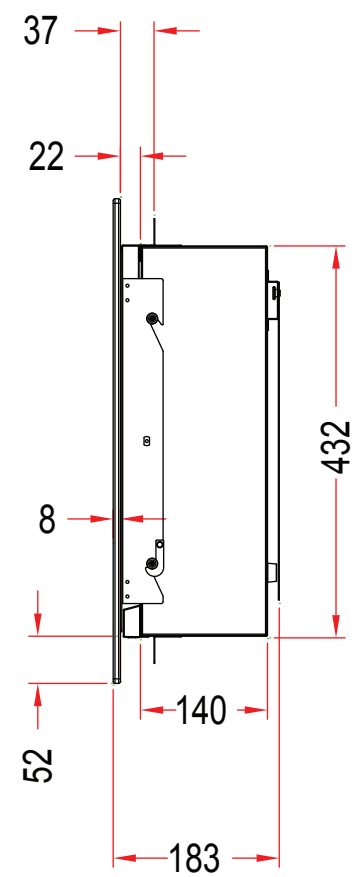

TECHNICAL SPECIFICATIONS

| | | |
|--|-----------------------|------------|
| VOLTS | 120 | |
| AMPS | 11.7 | |
| WATTS | 1400 | |
| HEATER | HIGH | 1350 watts |
| | LOW | 675 watts |
| NO HEATER SMALL MOTOR BLOWER MOTOR | | 20 watts |
| | | 10 watts |
| | | 14.5 watts |
| HEIGHT, WIDTH, DEPTH | 17 x 76 x 5 1/2" | |
| GLASS VIEWING OPENING | 72 7/16" x 9 3/16" | |
| GLASS SIZE | 82" x 21" | |
| SHIPPING SIZE | 87 x 11 1/4 x 25 5/8" | |
| SHIPPING WEIGHT | 107lbs | |
| GLASS FRONT | UNIT | |
| | | Included |
| PLUG LOCATION | Right Side | |
| CORD LENGTH | 75" | |
| APPROX. HEATING AREA | 400 sqf | |

| | | | |
|------------------|----------------------|---|-----|
| SERIES | MODEL |  | REV |
| WM-BI | WM-BI-76-8221-BLKGLS | | 1 |
| SCALE 1" = 1'-0" | DATE: 07/1/12 | SHEET 1 OF 1 | |

TECHNICAL SPECIFICATIONS

| | | |
|-----------------------|--------------------|------------|
| VOLTS | 120 | |
| AMPS | 11.7 | |
| WATTS | 1400 | |
| HEATER | HIGH | 1350 watts |
| | LOW | 675 watts |
| NO HEATER | SMALL MOTOR | 20 watts |
| | BLOWER MOTOR | 10 watts |
| | | 14.5 watts |
| HEIGHT, WIDTH, DEPTH | 43.2 x 193 x 14 cm | |
| GLASS VIEWING OPENING | 184 x 23.4 cm | |
| GLASS SIZE | 208.3 x 53.4 cm | |
| SHIPPING SIZE | 221 x 28.5 x 65 cm | |
| SHIPPING WEIGHT | 49 kg | |
| GLASS FRONT | UNIT | |
| | | Included |
| PLUG LOCATION | Right Side | |
| CORD LENGTH | 190 cm | |
| APPROX. HEATING AREA | 37 sqm | |

| | | | |
|------------|----------------------|---|-----|
| SERIES | MODEL |  | REV |
| WM-BI | WM-BI-76-8221-BLKGLS | | 1 |
| SCALE 1:12 | DATE: 07/01/12 | SHEET 1 OF 1 | |